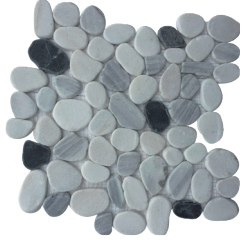

PW 102
Multi-Finish
Style: Hexagon 2"
Material: Marmala Hexagon marble
Coverage: 0.97 SF
Thickness: 1/2"

MAINLAND CUT PEBBLE TILE Series

FP-108
Product Name: Sandy Beach
Size: 11 3/4" x 11 3/4"
Color: Warm sandy
Material: Pebbles
Finish: Polished
Thickness: 3/8"

PT311
Product Name: Yellow Jelly
Size: 11 3/4" x 11 3/4"
Color: Beige
Material: Marble
Finish: Honed
Thickness: 3/8"

PT316
Product Name: Orion
Size: 11 3/4" x 11 3/4"
Color: White, Black, Grey
Material: Marble
Finish: Honed
Thickness: 3/8"

The Mainland Flat River Rock Pebble Tile is a perfect blend of durability, functionality, and timeless beauty, making it an excellent choice for transforming both indoor and outdoor spaces.

FP 107
 Product Name: Mountain Grey
 Color: Earth Tone
 Material: River Rock
 Finish: Honed
 Thickness: 3/8"