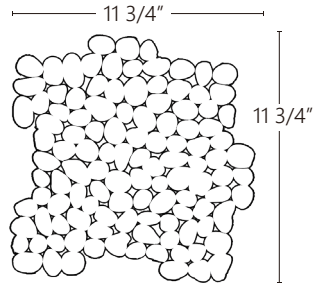

DT102
 Product Name: Obsidian
 Size: 11 3/4" x 11 3/4"
 Color: Black
 Material: Pebble
 Finish: Polish
 Thickness: 3/8"

SUGGESTED USAGE

ROUND PEBBLE FROM CHINA Series

PT 104
 Product Name: Mixed Salad
 Material: River Rock
 Finish: Polished
 Coverage: 0.97 SF
 Color: Mix