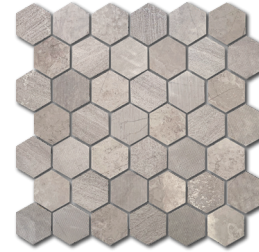

MARBLE MOSAIC Series

PW 103
Multi-Finish
Style: Hexagon 2"
Material: Wooden White marble Cross Cut
Coverage: 0.97 SF
Thickness: 1/2"