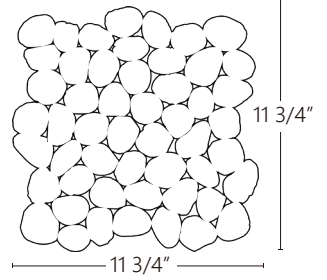

SA-DT203

Product Name: Magnolia
 Size: 11 3/4" x 11 3/4"
 Color: Tan
 Material: Sea Pebbles
 Finish: Honed
 Thickness: 3/8"

SA-DT208

Product Name: Spring
 Size: 11 3/4" x 11 3/4"
 Color: Golden/Green
 Material: Sea Pebbles
 Finish: Honed
 Thickness: 3/8"

SUGGESTED USAGE

ISLAND FLAT PEBBLE Series

SA-CP105
Product Name: Tuscan Harmony
Size: 11 3/4" x 11 3/4"
Color: Red, White, Tan
Material: Sea Pebbles
Finish: Honed
Thickness: 3/8"

SA-CP107
Product Name: Fossil Blue
Size: 11 3/4" x 11 3/4"
Color: Earth Tone mix
Material: Sea Pebbles
Finish: Honed
Thickness: 3/8"

SA309
Product Name: Flat Jade
Size: 11 3/4" x 11 3/4"
Color: Jade Green
Material: Jade Marble
Finish: Honed
Thickness: 3/8"

SUGGESTED USAGE

ISLAND FLAT PEBBLE Series

FP203R
 Product Name: Coin White
 Size: 11 3/4" x 11 3/4"
 Color: Timor White 
 Material: Sea Pebbles
 Finish: Honed
 Thickness: 3/8"