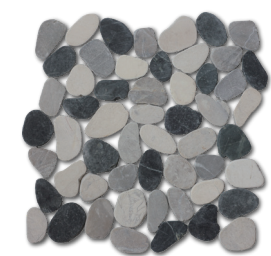

ISLAND FLAT PEBBLE Series

SA-CP002

Product Name: Navajo White
 Size: 11 3/4" x 11 3/4"
 Color: White, Tan and Grey
 Material: Sea Pebbles
 Finish: Honed
 Thickness: 3/8"

The Indonesia Island Pebble Tile combines the timeless elegance of natural stone with practical functionality, making it a perfect choice for enhancing both indoor and outdoor spaces.

ISLAND FLAT
PEBBLE Series

SA-CP004
 Product Name: Silver Quartz
 Size: 11 3/4" x 11 3/4"
 Color: White, Grey, Black 
 Material: Sea Pebbles
 Finish: Honed
 Thickness: 3/8"

- .Naturally smooth and uniquely shaped, showcasing nature's artistry.
- .Wide palette of earthy colors, including whites, greys, tans, and blacks.
- .Blends harmoniously with various design styles, from rustic to modern.
- .Seamless interlocking edges for hassle-free installation and a cohesive appearance.
- .Brings the serene charm of Indonesia's islands into your home or outdoor space.
- .Elevates the aesthetic and resale value of your property with its premium, natural look.

The Mainland Flat River Rock Pebble Tile is a perfect blend of durability, functionality, and timeless beauty, making it an excellent choice for transforming both indoor and outdoor spaces.

FP 107
 Product Name: Mountain Grey
 Color: Earth Tone
 Material: River Rock
 Finish: Honed
 Thickness: 3/8"

SUGGESTED USAGE

STACKED PEBBLE Series

The Stacked Pebble Tile provides a striking and functional design solution, combining natural beauty with durability and versatility to elevate any space.

SP102-H
Products Name: Dark Knight
Material: Pebbles
Finish: Natural
Color: Natural Grey
Size: 12"x12" Intl