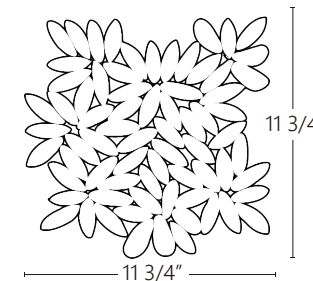

BLOSSOM DESIGNER SERIES

The Blossom Collection Pebble Tile is a fusion of artistry, quality, and functionality bringing the beauty of nature into your spaces

SA-DT207

Product Name: Autumnu
 Size: 11 3/4" x 11 3/4"
 Color: Earth Tone Mixed
 Material: Sea Pebbles
 Finish: Honed
 Thickness: 3/8"

SA-DT203

Product Name: Magnolia
 Size: 11 3/4" x 11 3/4"
 Color: Tan
 Material: Sea Pebbles
 Finish: Honed
 Thickness: 3/8"

SA-DT208

Product Name: Spring
 Size: 11 3/4" x 11 3/4"
 Color: Golden/Green
 Material: Sea Pebbles
 Finish: Honed
 Thickness: 3/8"